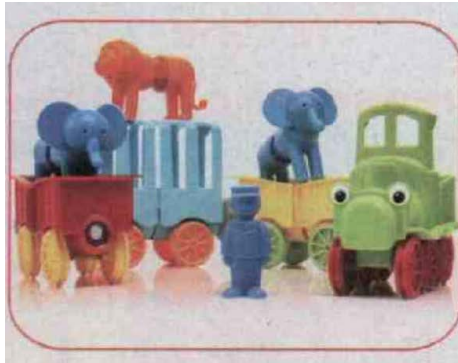

**0-2  
Years**

**Infants & Toddlers**

Every day is a new adventure for babies and toddlers, who amaze their parents with their continuous growth and development. For this age range, choose items that stimulate their minds, bodies, and all five senses. Toys that play songs and allow kids to make their own music are big hits with little ones, as are ride-ons and toys that encourage baby to crawl or walk. Seek out toys that offer experimentation with colors, shapes, sounds, and textures. Offer opportunities for hand-eye coordination, motor skills, language recognition, and nurturing. Toys that grow with a child are a plus.

**SMARTMAX MY FIRST ANIMAL TRAIN, 18 MOS.+**

✂ This train set offers an early and safe introduction to magnetic discovery. The oversized train cars and animals easily click together. Kids can also play with the animal and conductor figures separately.