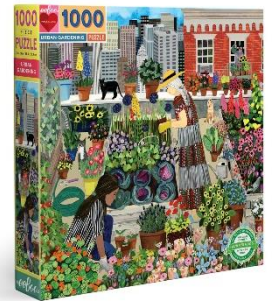

Natural Science Bingo Game • \$19.99 • Ages 5+

Fossils, bugs and shooting stars, learn facts about this world of ours! Kids discover that the *Rafflesia arnoldii* is the world's largest flower and -- it smells terrible! Awe of our Planet Earth and maybe a few chuckles will come easily while playing this game.

New! Piece & Love Hike in the Woods 1000 Piece Jigsaw Puzzle • \$21.99

This original artwork by Miranda Sofroniou reminds us to take a break, unplug and soak up the outdoor environment. The world-traveling couple takes a trek on a path surrounded by flora and fauna in every direction.

New! Piece & Love Songbirds Tree 1000 Piece Jigsaw Puzzle • \$21.99

Spring is in the air with these English Songbirds and their highly detailed radiantly colored plumage. Count all twelve varieties of birds perched on a tree amidst the beauty of the garden surrounding them.

New! Piece & Love Organic Harvest 500 Piece Circle Jigsaw Puzzle • \$21.99

A healthy harvest and a vibrant masterpiece, filled with color and nutrition... will its wonders never cease? This round puzzle is an artfully choreographed digital scan of fruits, vegetables and flowers from the fresh market.