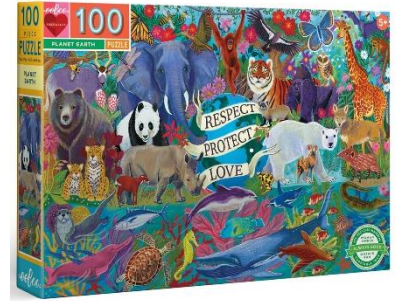

Continue to inspire curiosity about the natural world with eeBoo's educational series of 100-piece puzzles for ages 5-years-old and older. Our favorite: the **Planet Earth 100 Piece Puzzle** (\$16.99), a vibrant illustration of some of the worlds most endangered species, identification guide included.

Have a nature-themed family game night with the best-selling **Life on Earth Memory & Matching Game** (\$17.99) illustrated by award-winning children's book illustrator Melissa Sweet. Or enjoy the intricately illustrated **Natural Science Bingo Game** (\$19.99) where topics range from fall foliage to flamingos and awe-inspiring facts spark wonder.

Life on Earth Memory & Matching Game • \$17.99 • Ages 3+

*Winner of the Oppenheim Platinum Award
#1 memory game on Amazon*

Flora and fauna from around the world show the richness of Life on Earth. 24 pairs of tiles include everything from iguanas and oak leaves, to underwater coral and cardinals.

Planet Earth 100 Piece Puzzle • \$16.99 • Ages 5+

Among the vibrant celebration of our planet's endangered wildlife, kids are asked to identify the forty different creatures using the key on the back of the box!