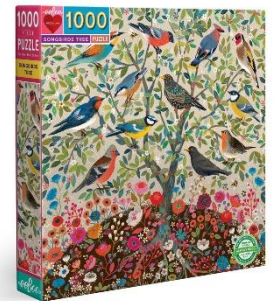

Urban Garden 1000 Piece puzzle • $21.99

eeBoo's Best Selling 1000-piece puzzle

Around the world, rooftops are turning green. The meticulous artwork of Anisa Makhoul celebrates the rise of the urban gardener. High above the noise of city streets, find peace with this image of growth and nurturing.

About eeBoo and eeBoo Piece & Love

Woman Owned • Mother Run • Sustainably Sourced, eeBoo is a boutique toy and lifestyle brand that specializes in useful, beautiful and well-made educational games and gifts. eeBoo's products for children are developed in consultation with educators, psychologists, writers, artists and parents to nurture creativity with vibrant artwork that celebrates diversity and encourages empathy and learning about the world we share. A few years ago, eeBoo entered the adult jigsaw puzzle market with *eeBoo Piece & Love*, bringing its longstanding commitment to beautiful design, durability and environmental sustainability to an array of carefully art-directed and exquisitely illustrated 500- and 1000- piece jigsaw puzzles. Both lines encourage mindful, screen free, wholesome activities to share with friends and family, designed to encourage imagination while inspiring conversation and learning. eeBoo can be found in both specialty toy stores and high-end gift shops as well as museum stores, bookstores, art supply stores and other boutique venues. Discover their puzzles, gifts and games at eeBoo.com